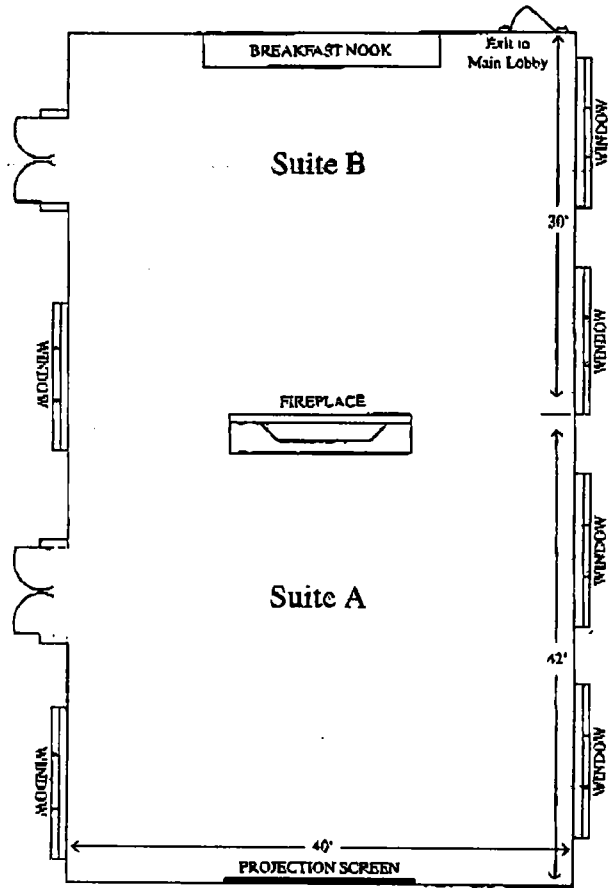

Room	DIMENSIONS		SEATING CAPACITIES			
	Size Ft.	Area Sq. Ft.	Theater	Classroom	Conference	Banquet
Presidential A	39 x 42	1638	115	80	40	80
Presidential B	39 x 38	1482	80	60	30	60
Governor's	40 x 25	1000	75	50	30	50

GOVERNOR'S ROOM FLOOR PLAN

PRESIDENTIAL ROOM FLOOR PLAN

NOTES

*We have tables & chairs
40 guest*

*This one is off the
Lobby: 80-90
Guest*